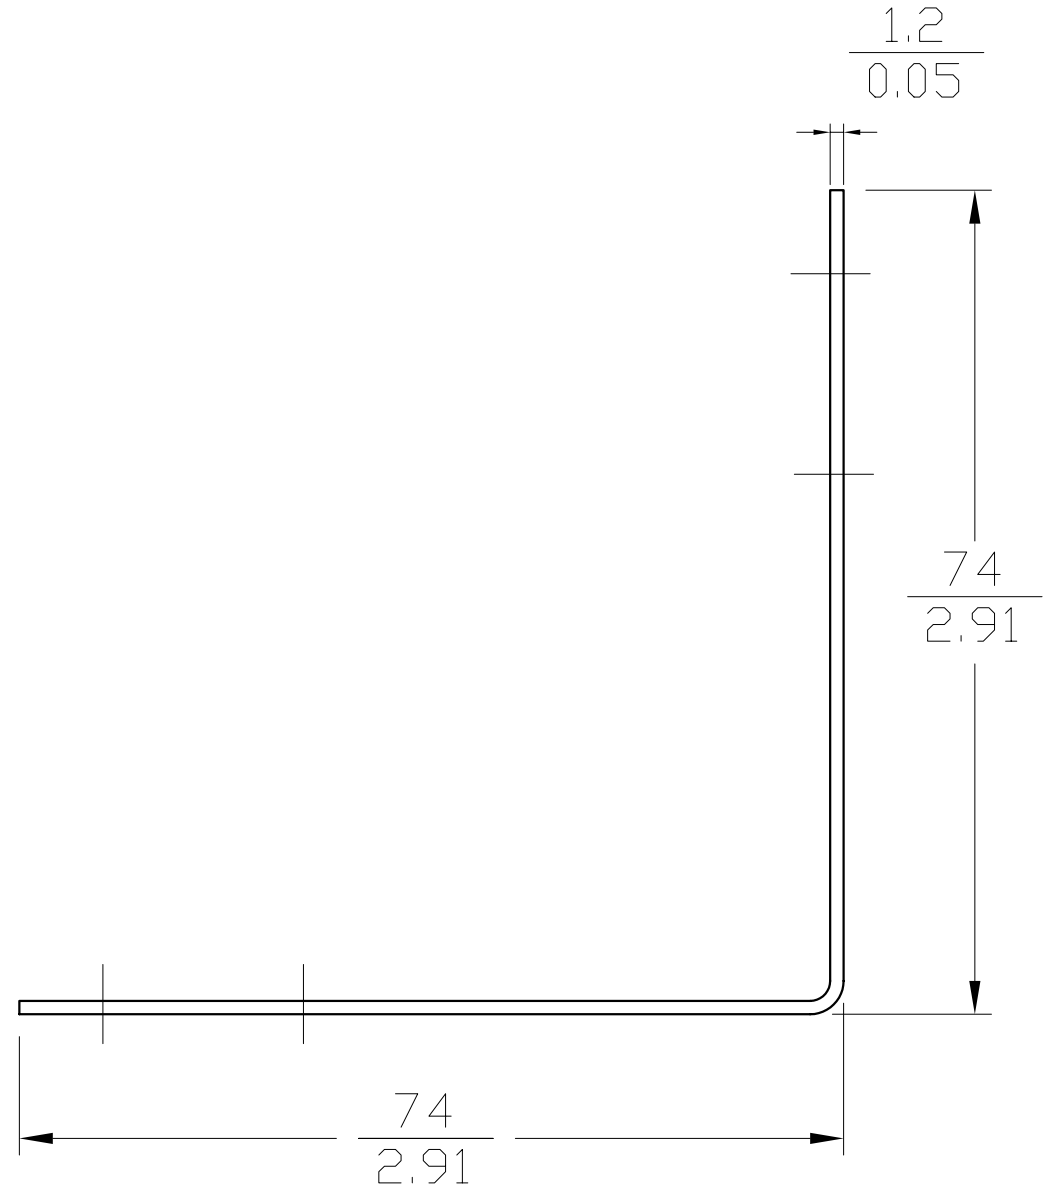

6 mtg holes $\varnothing 4.2/0.17$

48mm Six-Hole Clamp