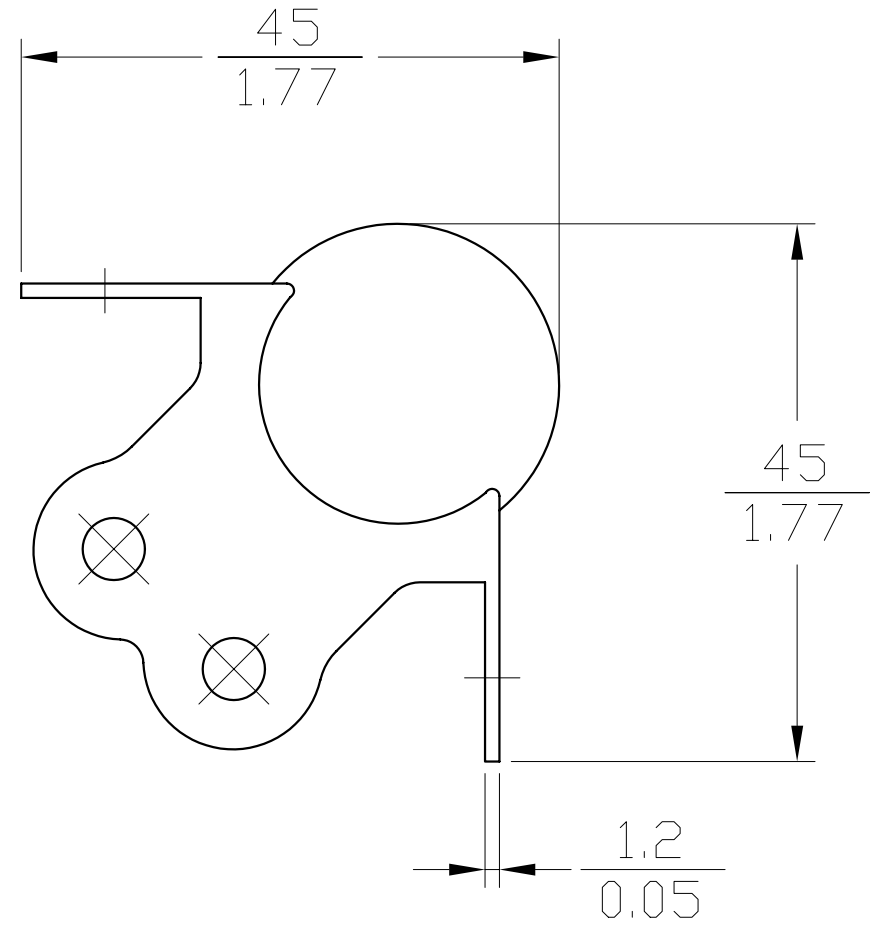

6 mtg holes $\varnothing 5.2/0.20$

Medium 18ga Ball Corner